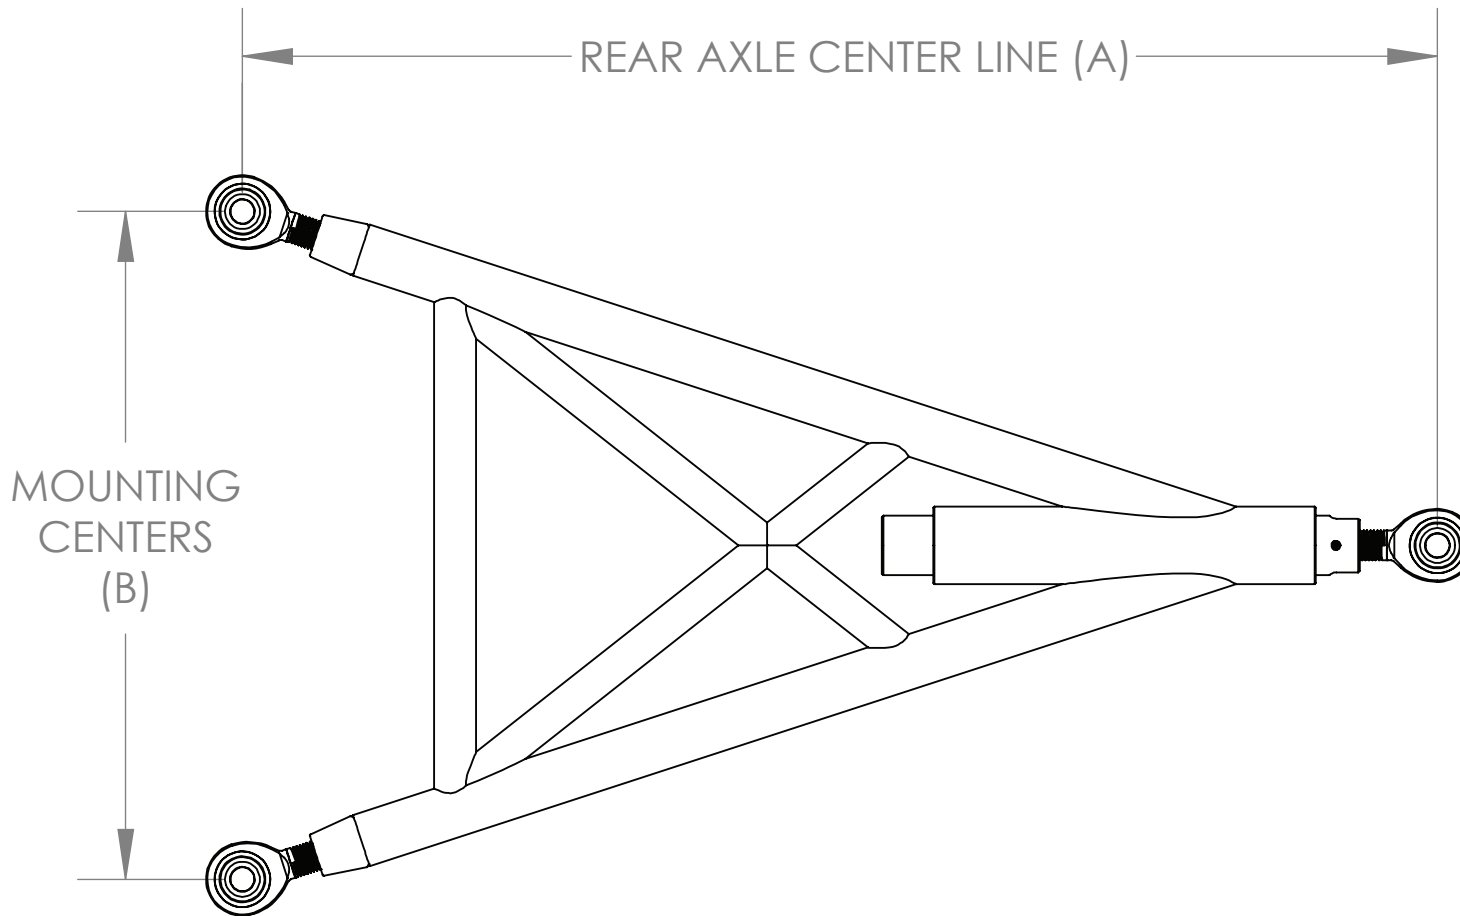

CUSTOM WELDED HD WISHBONE

NAME _____ EMAIL _____

ADDRESS _____ PHONE _____

CITY _____ STATE _____ ZIP _____ DATE _____

DIMENSIONS

Max dimensions with rod ends installed are 28-1/2" long (A) with 18" wide mounting centers (B).

A

B

OPTIONAL

REMOVE X BRACE?

YES

NOTES:

DISCLAIMER

Please be certain that the dimensions that you are providing on this form are accurate, as we take no responsibility for your dimensions and you may incur extra charges to correct the product. Do not hesitate to send an email if you need some assistance or helpful suggestions. Thank you for your cooperation.

PHONE: (636) 338-4912

EMAIL: info@timmcamis.com